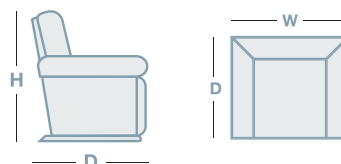

FEATURES & OPTIONS

- 360 degree swivel on the recliner. The chair swivels within the stem - the base does not move
- Base offered in 3 colours: Oak, Walnut and Wenge
- Effortless recline by using your own body weight
- Adjustable reclining tension - easy to reach knob on outside of chair
- Manual adjustable headrest
- Free standing footstool

IN THE RANGE

		W	D	H
	Atlanta Recliner	780mm	840mm	1020mm
	Atlanta Large Recliner	830mm	850mm	1050mm
	Atlanta Footstool	510mm	490mm	430mm

HOW TO MEASURE

CONNECT WITH US

www.la-z-boy.co.nz • www.la-z-boy.com.au