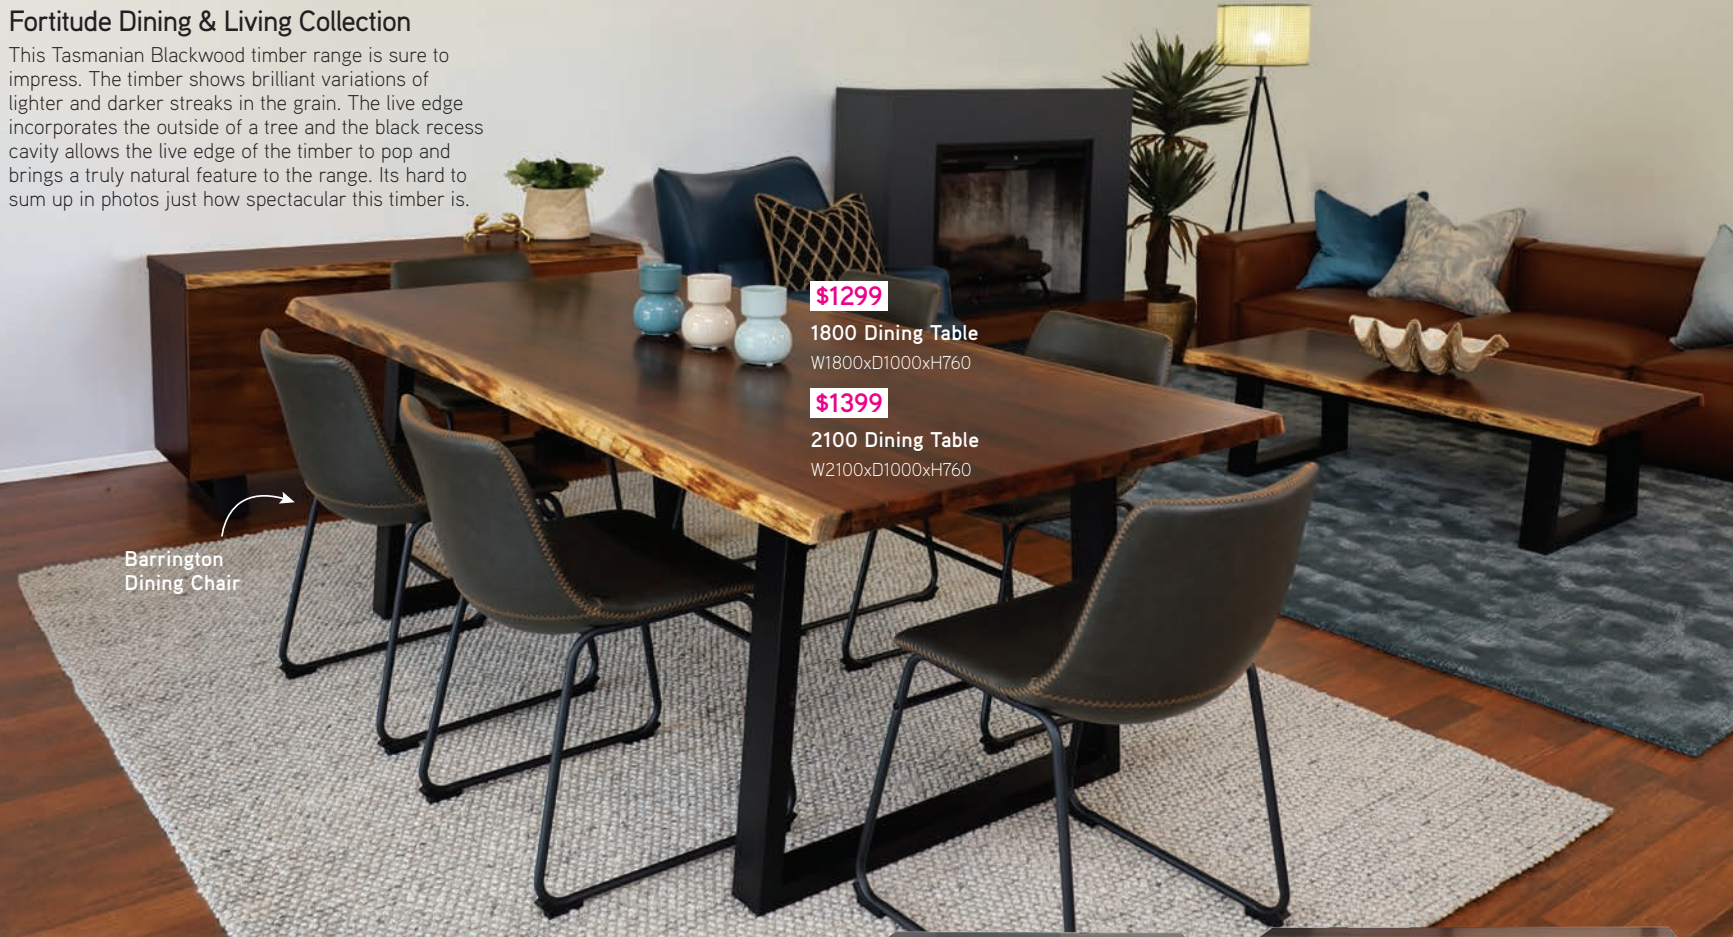

Fortitude Dining & Living Collection

This Tasmanian Blackwood timber range is sure to impress. The timber shows brilliant variations of lighter and darker streaks in the grain. The live edge incorporates the outside of a tree and the black recess cavity allows the live edge of the timber to pop and brings a truly natural feature to the range. Its hard to sum up in photos just how spectacular this timber is.

Barrington Dining Chair

$1299

1800 Dining Table

W1800xD1000xH760

$1399

2100 Dining Table

W2100xD1000xH760