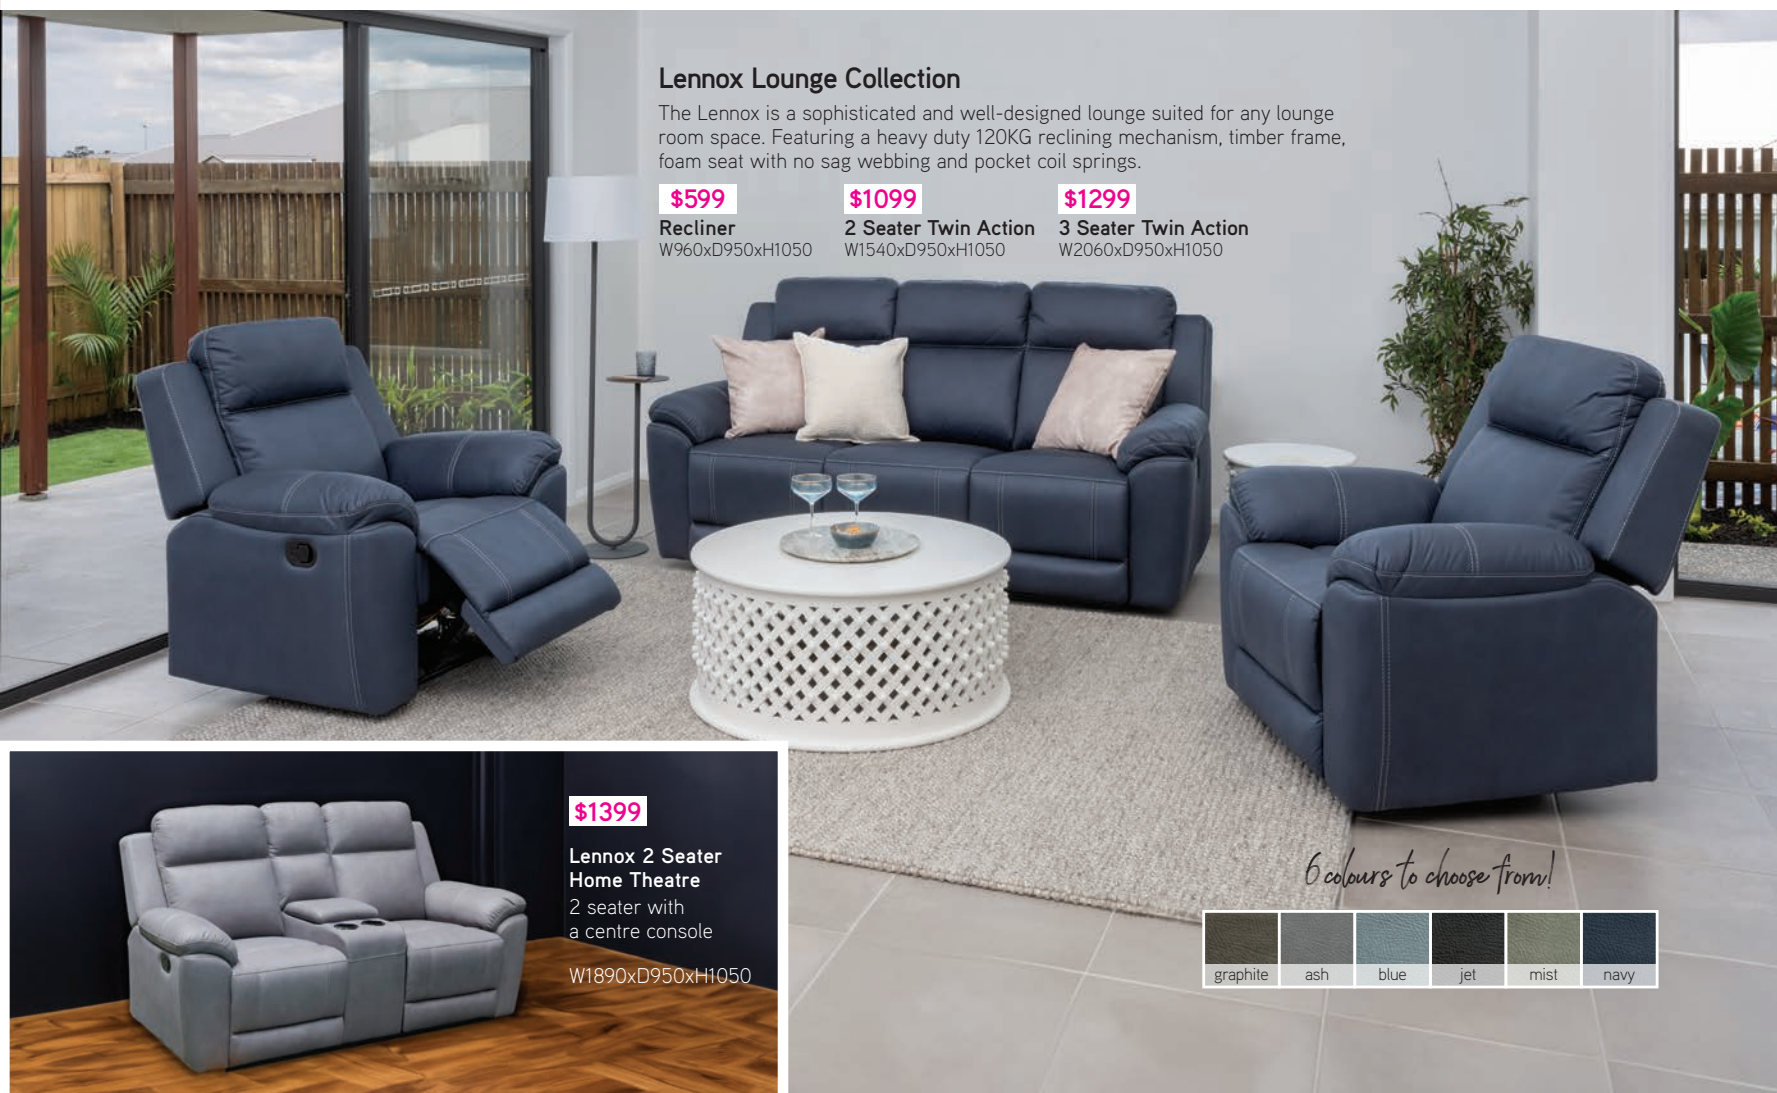

Lennox Lounge Collection

The Lennox is a sophisticated and well-designed lounge suited for any lounge room space. Featuring a heavy duty 120KG reclining mechanism, timber frame, foam seat with no sag webbing and pocket coil springs.

$599
Recliner
W960xD950xH1050

$1099
2 Seater Twin Action
W1540xD950xH1050

$1299
3 Seater Twin Action
W2060xD950xH1050

$1399
Lennox 2 Seater Home Theatre
2 seater with a centre console
W1890xD950xH1050

6 colours to choose from!