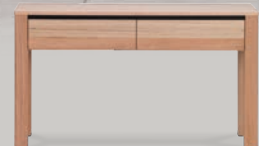

\$369 End Table
W610xD610xH610

\$239 Bar Stool
W430xD355xH660

\$899 Bar Table
W1420xD500xH915

Daintree Collection

Built from Messmate hardwood timber that shows off the natural well defined rings and course grain of the tree. This modern designed and well crafted Australian timber furniture will be a feature in your home for years to come.

3 Table Sizes Available!

- \$899** W1800xD950xH770
- \$959** W2100xD1050xH770
- \$999** W2400xD1150xH770

\$369
Zack
Leather Chair

TV Unit - 2 sizes available
\$799 W1680xD450xH478
\$899 W1950xD450xH530

\$269
Manhattan
Fabric Chair

\$379
Hayley
Leather Chair

\$1299 1600 Round
Dining Table
W1600xH770

\$999 Buffet
W1554xD450xH750

\$659 Hall Table
W1300xD400xH740

\$659 Coffee Table
W1200xD600xH450

\$439 Lamp Table
W600xD600xH480

Explore infinite fabric possibilities.
Visit us to find your perfect hue!