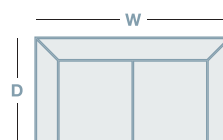

1715mm

940mm

1015mm

3 Seater Glideaway

2030mm

890mm

1030mm

HOW TO MEASURE