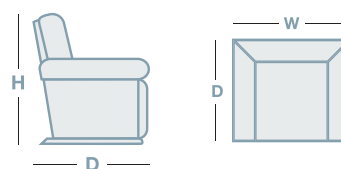

1715mm

940mm

1015mm

3 Seater Glideaway

2030mm

890mm

1030mm

HOW TO MEASURE