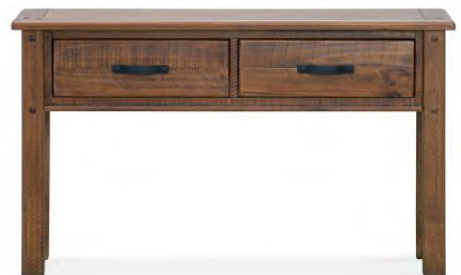

feel at home...
**FURNITURE
 COURT**

Longyard

Enjoy this rustic range of solid, well constructed timber furniture. The Longyard range boasts natural timber cuts with that forever lasting style. Coloured in Aged Barley this natural raw aesthetic shows off it's rugged appeal. Storage option also available.

Coffee Table W1200xD600xH380

Chair

Dining Table 1600
 W1600xD900xH770
Dining Table 1800
 W1800xD1000xH770

Buffet W1600xD450xH800

TV Unit W1640xD450xH510

Hall Table W1200xD380xH780