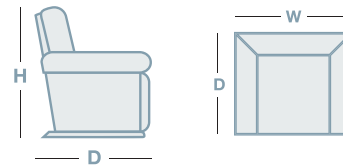

NEILSON

OVERVIEW

Relax and recline in style on the Neilson, stylish yet comfortable with deep seating and lumbar support, the Neilson allows you to effortlessly recline in style, with such features as power recline and power adjustable headrest.

FEATURES & OPTIONS

- Available in leather and fabric
- Power recline & power headrest
- Home button
- USB port - phone only
- Manual recline available - does not include adjustable headrest

HOW TO MEASURE

IN THE RANGE

	W	D	H
 Power Recliner w/Pr HR's	1065mm	980mm	1045mm
 Power Reclining 2.5 Seater w/Pr HR's	1675mm	980mm	1045mm
 Power Reclining 3 Seater w/Pr HR's	2275mm	980mm	1045mm

CONNECT WITH US

www.la-z-boy.co.nz • www.la-z-boy.com.au