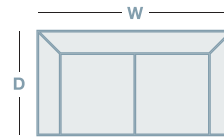

NEILSON

OVERVIEW

Relax and recline in style on the Neilson, stylish yet comfortable with deep seating and lumbar support, the Neilson allows you to effortlessly recline in style, with such features as power recline and power adjustable headrest.

FEATURES & OPTIONS

- Available in leather and fabric
- Power recline & power headrest
- Home button
- USB port - phone only
- Manual recline available - does not include adjustable headrest

HOW TO MEASURE

IN THE RANGE

	W	D	H
 Power Recliner w/Pr HR's	1065mm	980mm	1045mm
 Power Reclining 2.5 Seater w/Pr HR's	1675mm	980mm	1045mm
 Power Reclining 3 Seater w/Pr HR's	2275mm	980mm	1045mm

CONNECT WITH US

www.la-z-boy.co.nz • www.la-z-boy.com.au