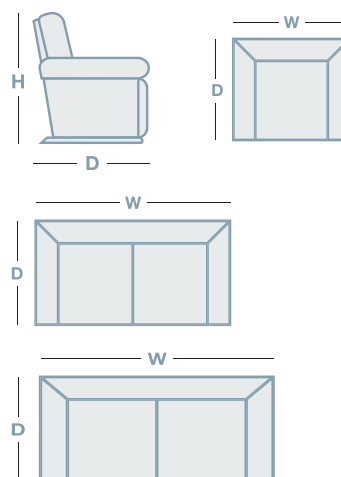

FEATURES

- Available in fabric and leather

IN THE RANGE

W D H

	Splendor Chair	1245mm	955mm	940mm
	Splendor Ottoman	750mm	550mm	450mm
	Splendor 2.5 Seater	1955mm	955mm	940mm
	Splendor 3 Seater	2160mm	955mm	940mm
	Splendor Modular Pieces			940mm

HOW TO MEASURE

CHAISE MODULAR

3 Seater LHF/RHF 1815mm	Chaise w/arm LHF/RHF 1080mm	Corner 955mm	Armless 1.5 Seater 765mm
			
955mm	1615mm	955mm	955mm
		Armless 2.5 Seater 1525mm	
			
		955mm	955mm

CONNECT WITH US