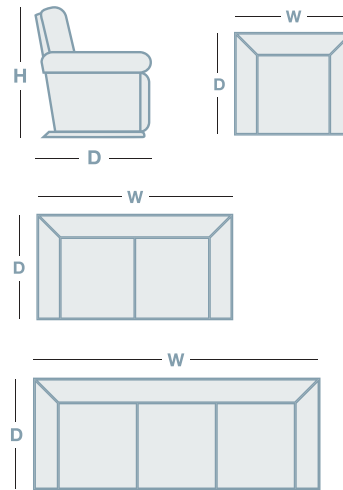

TAYLOR

OVERVIEW

The Taylor brings comfort and versatility to your contemporary decor. Taylor features power recline options for a wide range of relaxing positions. Casual style with slightly flared arms and a tall split-back proves that the Taylor is made for relaxing on.

IN THE RANGE

	W	D	H
 Power Recliner	940mm	1010mm	1010mm
 2 Seater Recliner/Pwr Recliner	1500mm	1010mm	1010mm
 3 Seater Recliner/Pwr Recliner	2010mm	1010mm	1010mm

HOW TO MEASURE

CONNECT WITH US

www.la-z-boy.co.nz • www.la-z-boy.com.au

L A Z B O Y®

Coverings: Product image may depict coverings that are no longer available or differ from actual colour. For current covering options please contact your local retailer.

Dimensions: Please note that variations in dimensions and appearance can occur. Construction differences in upholstery covering (fabric and leather) can cause variances in dimensions. All dimensions are shown in millimeters. Measurements quoted are a guide only. Please confirm details with your local retailer before ordering.