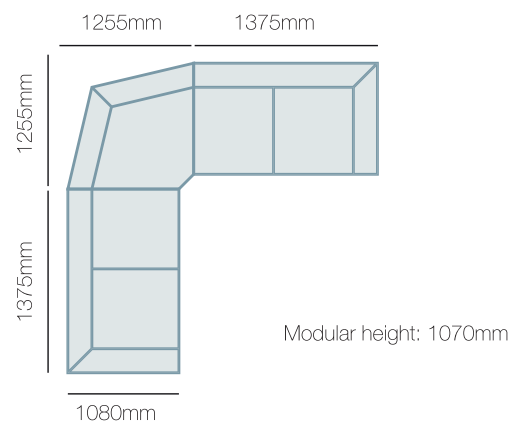

CORNER MODULAR

CONNECT WITH US

www.la-z-boy.co.nz • www.la-z-boy.com.au

LA Z BOY®

Coverings: Product image may depict coverings that are no longer available or differ from actual colour. For current covering options please contact your local retailer.

Dimensions: Please note that variations in dimensions and appearance can occur. Construction differences in upholstery covering (fabric and leather) can cause variances in dimensions. All dimensions are shown in millimeters. Measurements quoted are a guide only. Please confirm details with your local retailer before ordering.

Product illustrations: The product images shown are for illustration purposes only and may not be an exact representation of the product. Please confirm details with your local retailer before ordering.