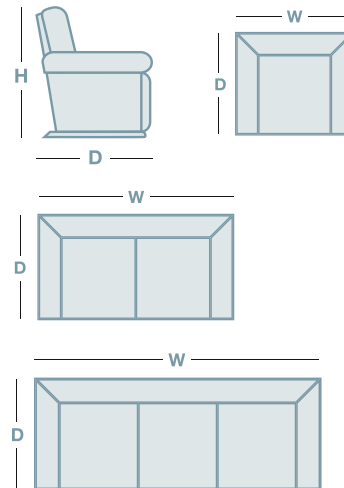

UNITED

OVERVIEW

Experience the ultimate in reclining, with the First Class Collection. The United not only reclines, but has an adjustable power headrest, USB port and the ability to lie almost flat, ensuring you experience full body relaxation. All of this at the touch of a button! With the options of fabric or leather, you can be experiencing first class reclining soon!

FEATURES

- Power lay-flat mechanism
- Power adjustable headrest
- USB Port
- Power Reclining 3 Seater: Both end seats recline for individual relaxation. middle seat does not recline
- Optional adjustable lumbar power recliner - this option is available on the 3, 2, 2 seater w/console and Recliner

IN THE RANGE

	W	D	H
Power Recliner	965mm	1080mm	1070mm
2.5 Seater Twin Power Recliner	1575mm	1080mm	1070mm
2.5 Str Twin Pwr w/console	1880mm	1080mm	1070mm
3 Seater Twin Power Recliner	2110mm	1080mm	1070mm
Armless Power Recliner	585mm	1080mm	1070mm
Armless Chair	560mm	1080mm	1070mm
Console	350mm	1080mm	1070mm
1 Seater Pwr Recl LHF/RHF	815mm	1080mm	1070mm
2 Seater Pwr Recl LHF/RHF	1375mm	1080mm	1070mm

HOW TO MEASURE

CORNER MODULAR

CONNECT WITH US

www.la-z-boy.co.nz • www.la-z-boy.com.au

LA Z BOY®

Coverings: Product image may depict coverings that are no longer available or differ from actual colour. For current covering options please contact your local retailer.

Dimensions: Please note that variations in dimensions and appearance can occur. Construction differences in upholstery covering (fabric and leather) can cause variances in dimensions. All dimensions are shown in millimeters. Measurements quoted are a guide only. Please confirm details with your local retailer before ordering.