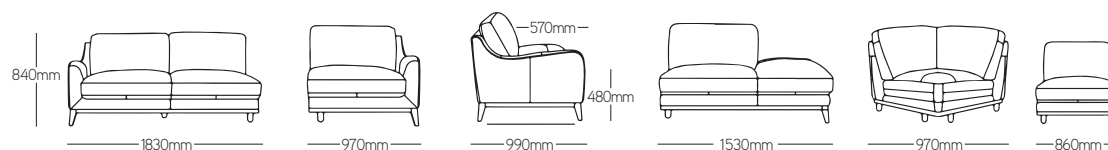

zoletti

premium quality - affordable comfort

Modica corner with open chaise

Easily fall in love with the Modica with its simple yet retro appeal, narrow curved arms and luxurious comfort.

- Choose between stationary corner lounge with a left or right open chaise, 2.5 seater, 2 seater or 1 seater.

- Customise your desired configuration by adding a armless sectional.
- Offered in CAT 40 or CAT 60 Leather, and Fabric in a wide range of colour options.

exclusive to
**FURNITURE
COURT**

PF-2588

AVAILABLE IN
**LEATHER
or
FABRIC**